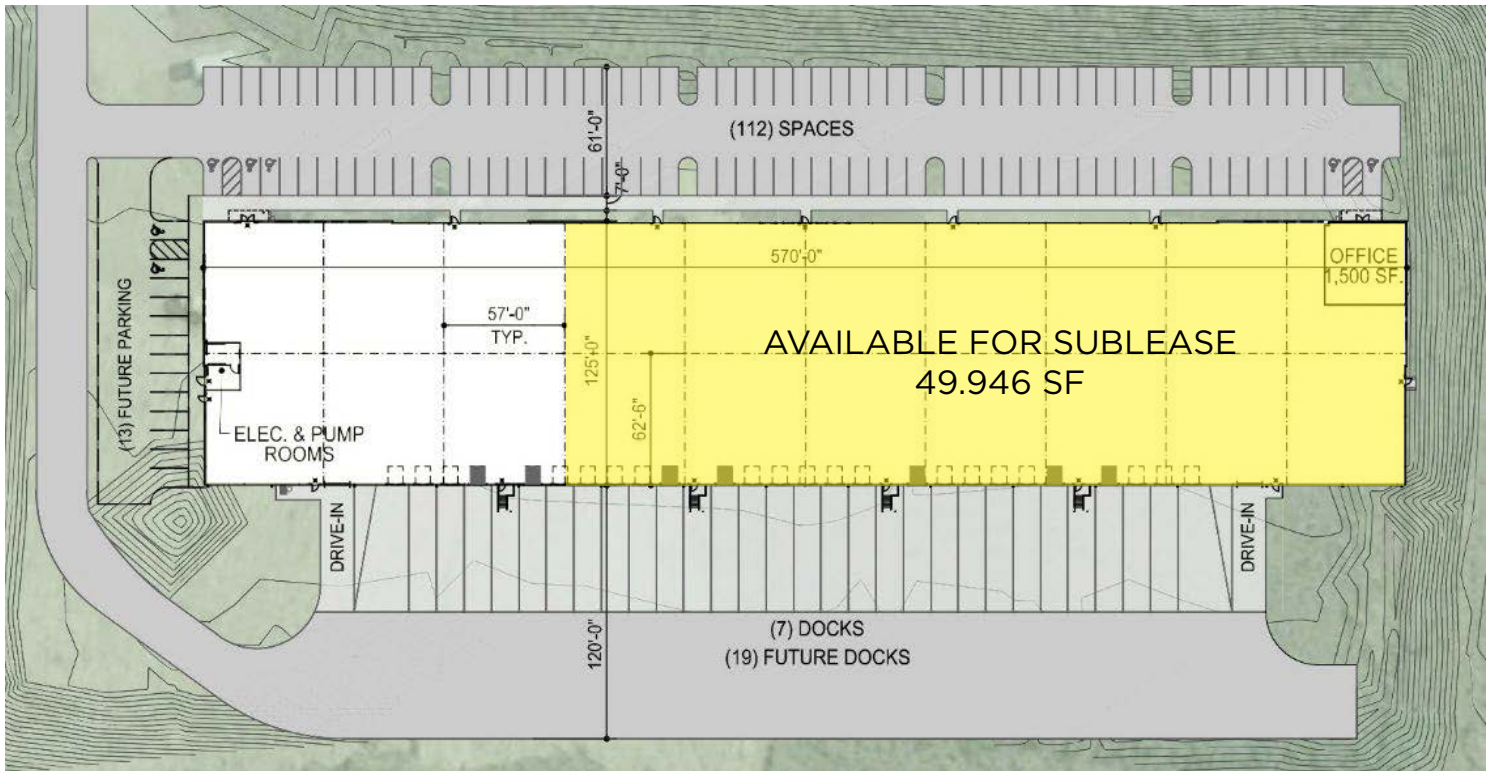

1211 CLIFFORD BALL DR.

CLINTON COMMERCE PARK, CLINTON, PA 15026

**Proposed Office Layout
Build-To-Suit**

CONTACT:
AJ PANTONI
ajpantoni@hannacre.com
412-261-7134

HANNA COMMERCIAL REAL ESTATE
11 STANWIX ST., SUITE 1024
PITTSBURGH, PA 15222
HANNACRE.COM

All information furnished regarding property for sale, rental or financing is from sources deemed reliable. No representation is made as to the accuracy thereof, and it is submitted subject to errors, omissions, change of price, rental, or other conditions, prior sale lease, financing or withdrawal without notice. Hanna Commercial Real Estate will make no representation, and assume no obligation, regarding the presence or absence of toxic or hazardous waste or substances or other undesirable material on or about the property.