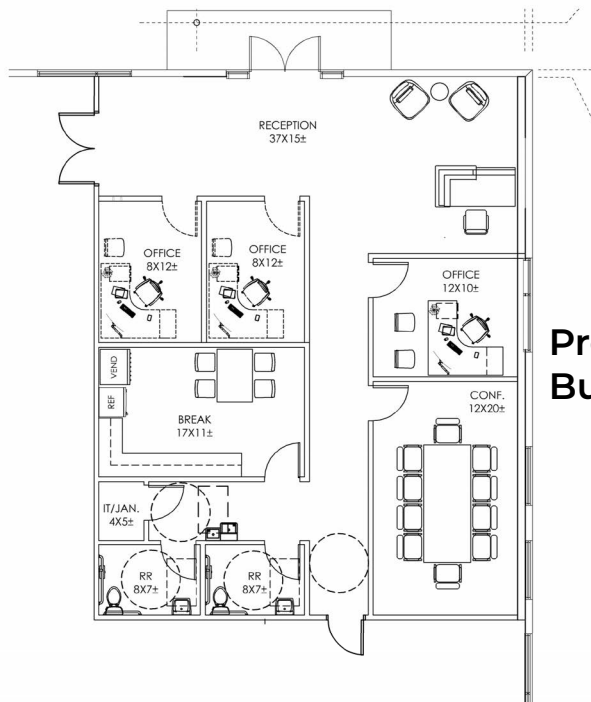

1211 CLIFFORD BALL DR.

CLINTON COMMERCE PARK, CLINTON, PA 15026

**Proposed Office Layout
Build-To-Suit**

CONTACT:
AJ PANTONI
ajpantoni@hannacre.com
412-261-7134

HANNA COMMERCIAL REAL ESTATE
11 STANWIX ST., SUITE 1024
PITTSBURGH, PA 15222
HANNACRE.COM

All information furnished regarding property for sale, rental or financing is from sources deemed reliable. No representation is made as to the accuracy thereof, and it is submitted subject to errors, omissions, change of price, rental, or other conditions, prior sale lease, financing or withdrawal without notice. Hanna Commercial Real Estate will make no representation, and assume no obligation, regarding the presence or absence of toxic or hazardous waste or substances or other undesirable material on or about the property.