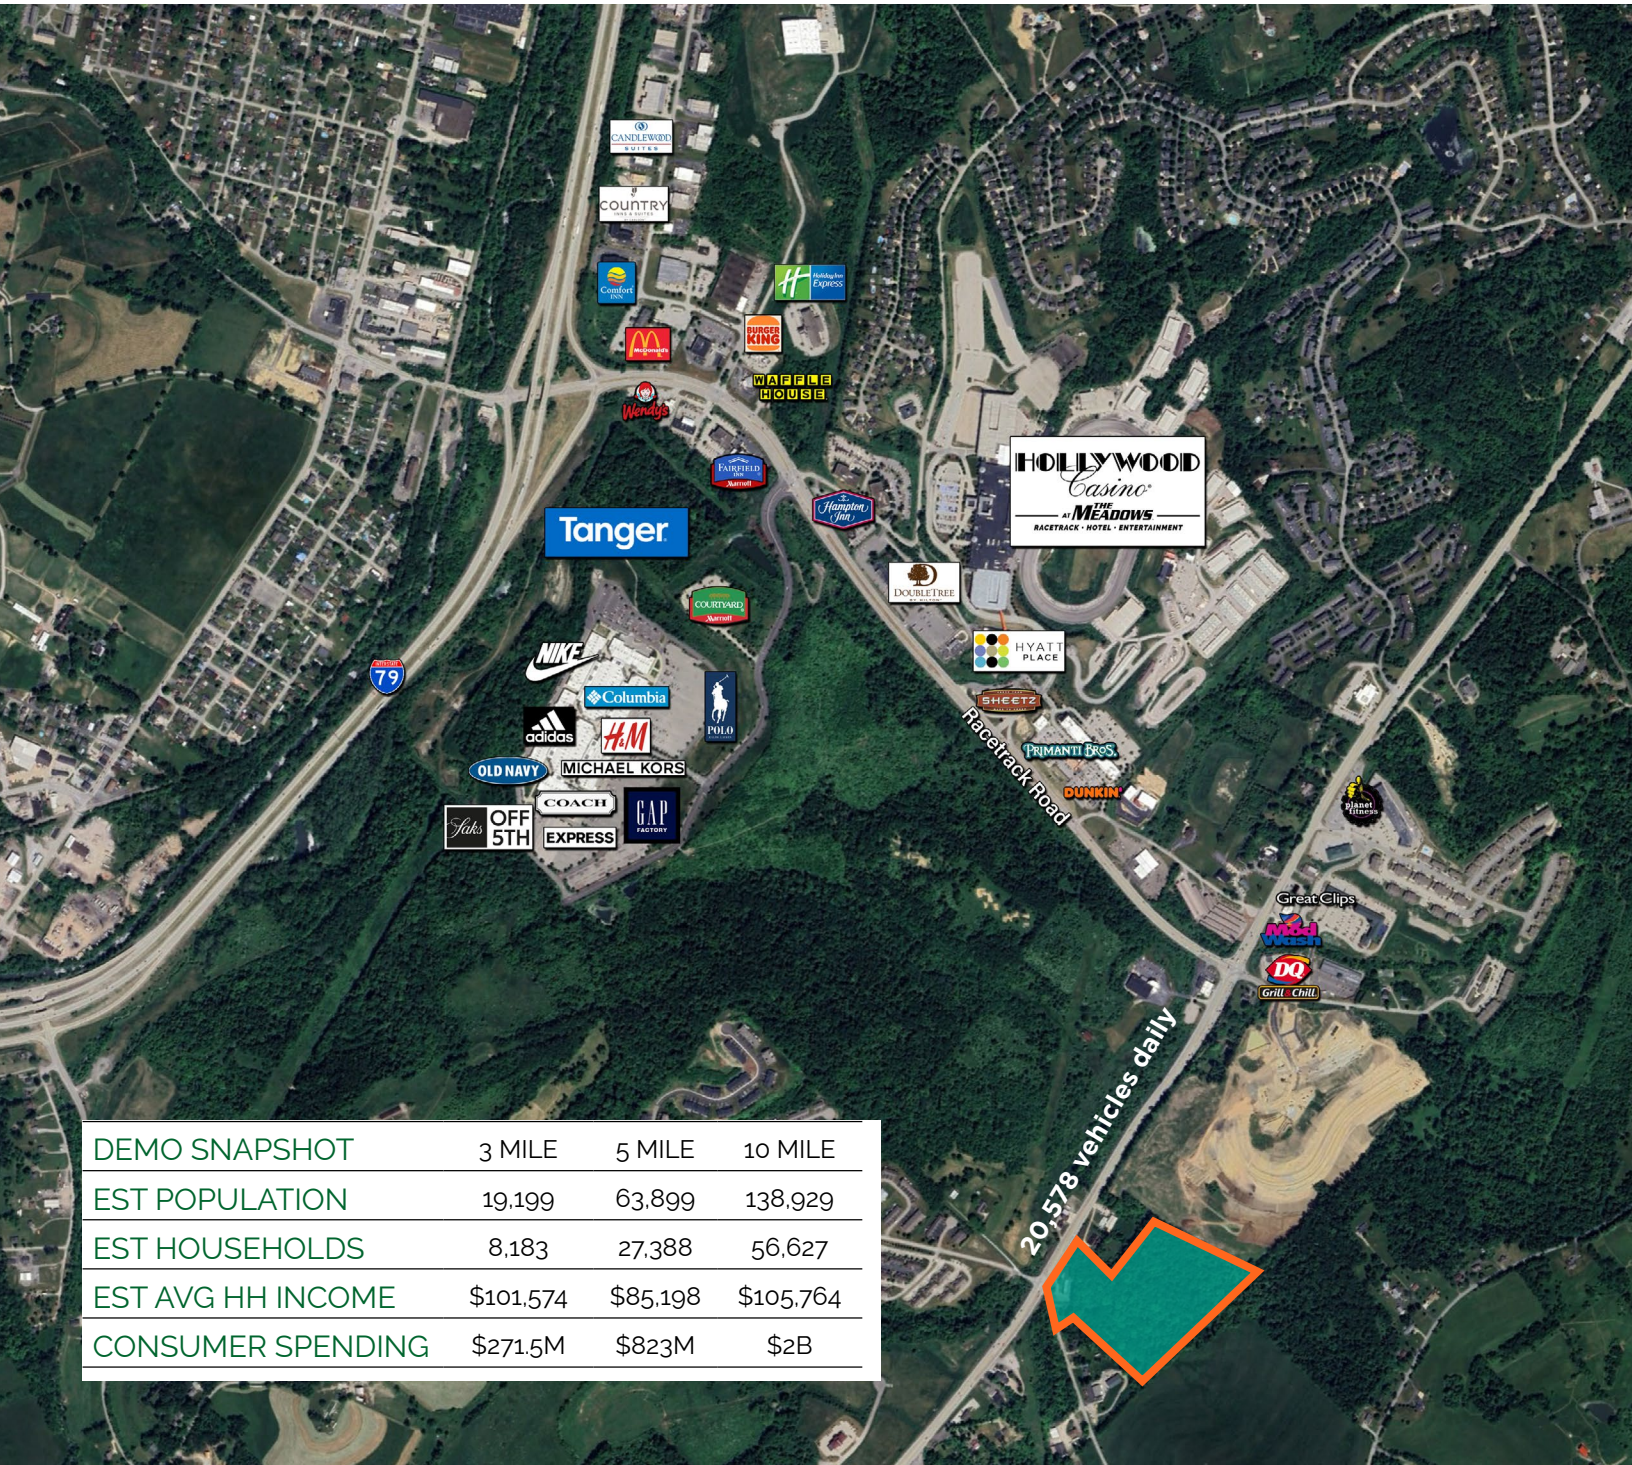

WASHINGTON REDEVELOPMENT LAND FOR SALE

1200 WASHINGTON ROAD, WASHINGTON, PA 15301

**REDUCED ASKING PRICE:
\$1,550,000**

PROPERTY HIGHLIGHTS

- 19+ Acre Redevelopment Site
- Zoned Commercial
- Great location near Racetrack Road
- Over 20,000 vehicles pass by daily
- Abundant nearby retail amenities

WASHINGTON REDEVELOPMENT LAND FOR SALE

1200 WASHINGTON ROAD, WASHINGTON, PA 15301

| DEMO SNAPSHOT | 3 MILE | 5 MILE | 10 MILE |
|-------------------|-----------|----------|-----------|
| EST POPULATION | 19,199 | 63,899 | 138,929 |
| EST HOUSEHOLDS | 8,183 | 27,388 | 56,627 |
| EST AVG HH INCOME | \$101,574 | \$85,198 | \$105,764 |
| CONSUMER SPENDING | \$271.5M | \$823M | \$2B |