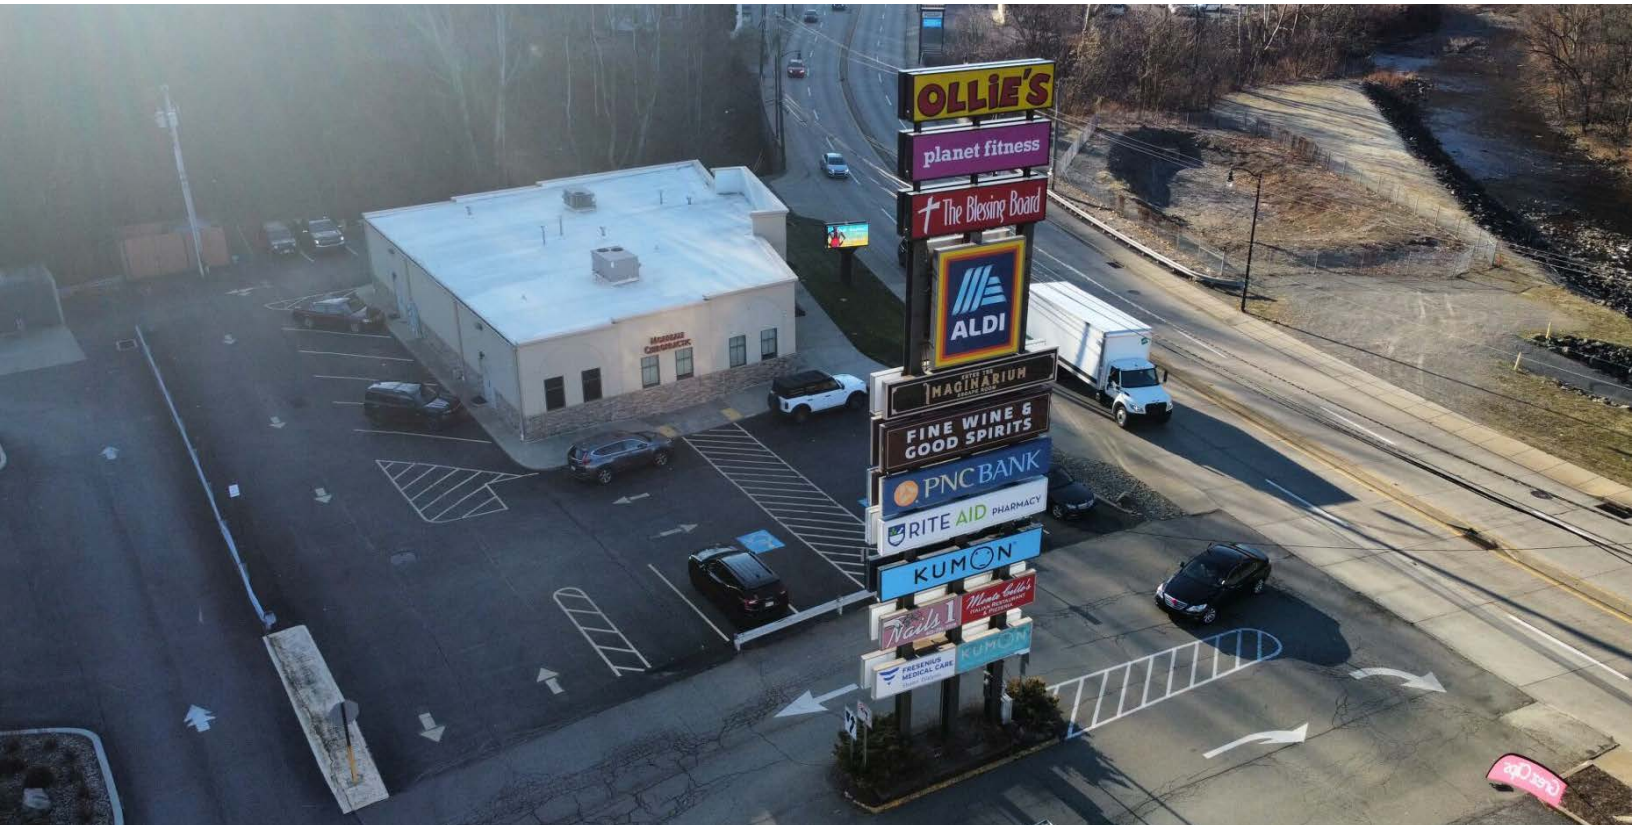

RETAIL / MEDICAL OFFICE
FOR LEASE

874 WILLIAM FLYNN HWY., ROUTE 8, PITTSBURGH, PA 15223

DEMOGRAPHICS	1 MILE	3 MILES	5 MILES
POPULATION	8,306	69,217	232,610
AVG. HH INCOME	$80,631	$94,291	$87,903
CONSUMER SPENDING	$112.8M	$967.4M	$3B
TOTAL HOUSEHOLDS	3,766	30,648	103,431