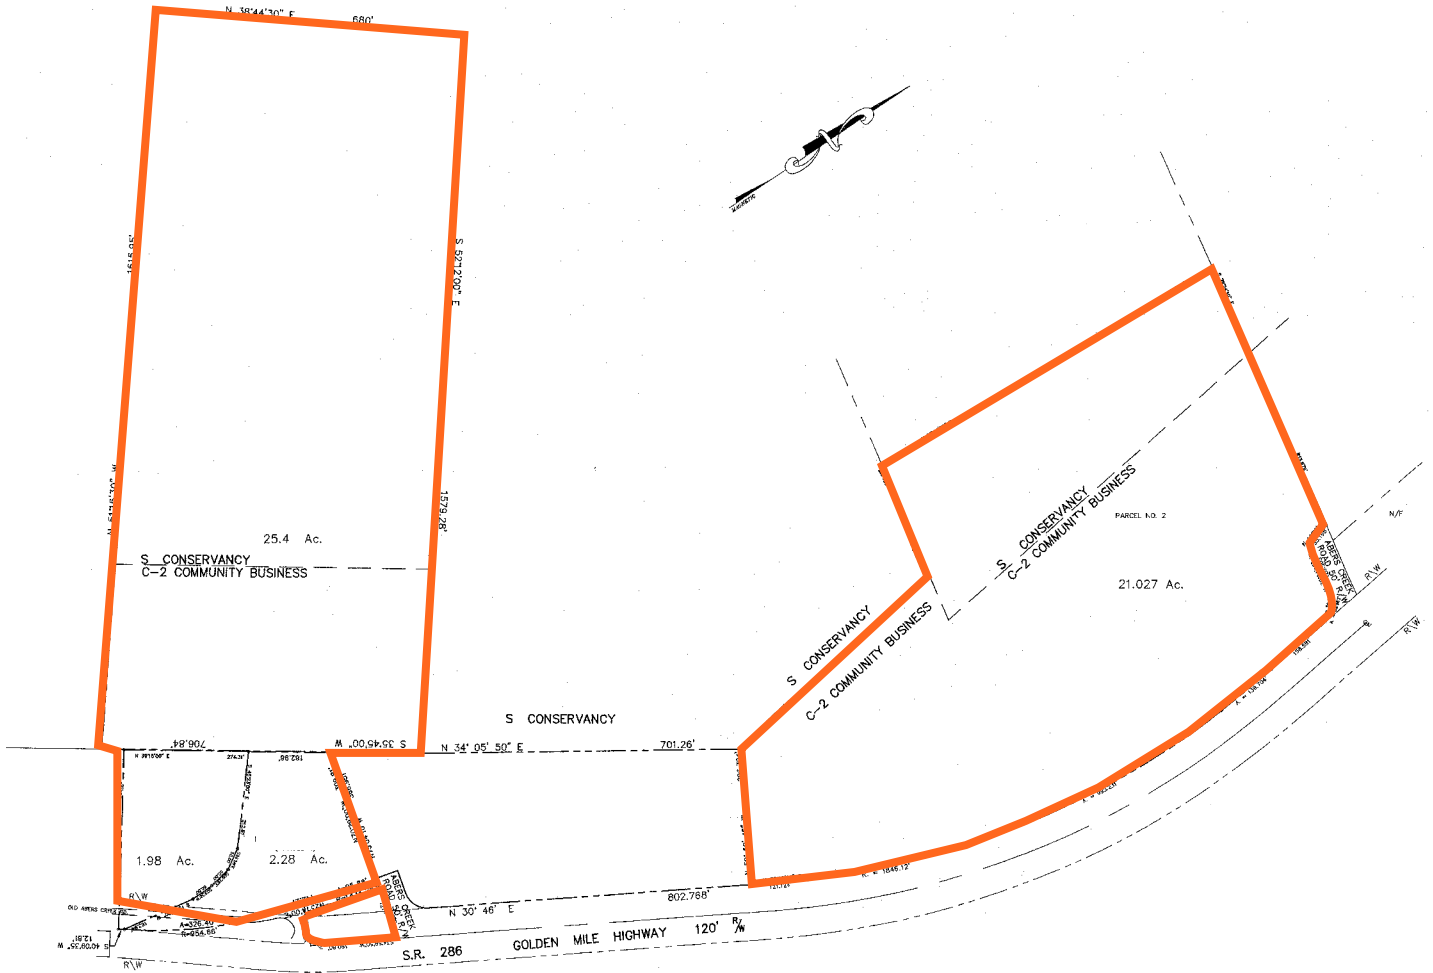

DEMOGRAPHICS

	3 MILE	5 MILES	10 MILES
POPULATION	33,504	79,681	384,582
AVG. HH INCOME	$99,060	$93,439	$76,828
HOUSEHOLDS	10,627	24,888	114,566
CONSUMER SPENDING	$480M	$1B	$4.8B

CONTACT:
BRENDAN MCMANUS
bmcmanus@hannacre.com
412 261 7122

HANNA COMMERCIAL REAL ESTATE
11 STANWIX ST., SUITE 1024
PITTSBURGH, PA 15222
HANNACRE.COM

All information furnished regarding property for sale, rental or financing is from sources deemed reliable. No representation is made as to the accuracy thereof, and it is submitted subject to errors, omissions, change of price, rental, or other conditions, prior sale lease, financing or withdrawal without notice. Hanna Commercial Real Estate will make no representation, and assume no obligation, regarding the presence or absence of toxic or hazardous waste or substances or other undesirable material on or about the property.