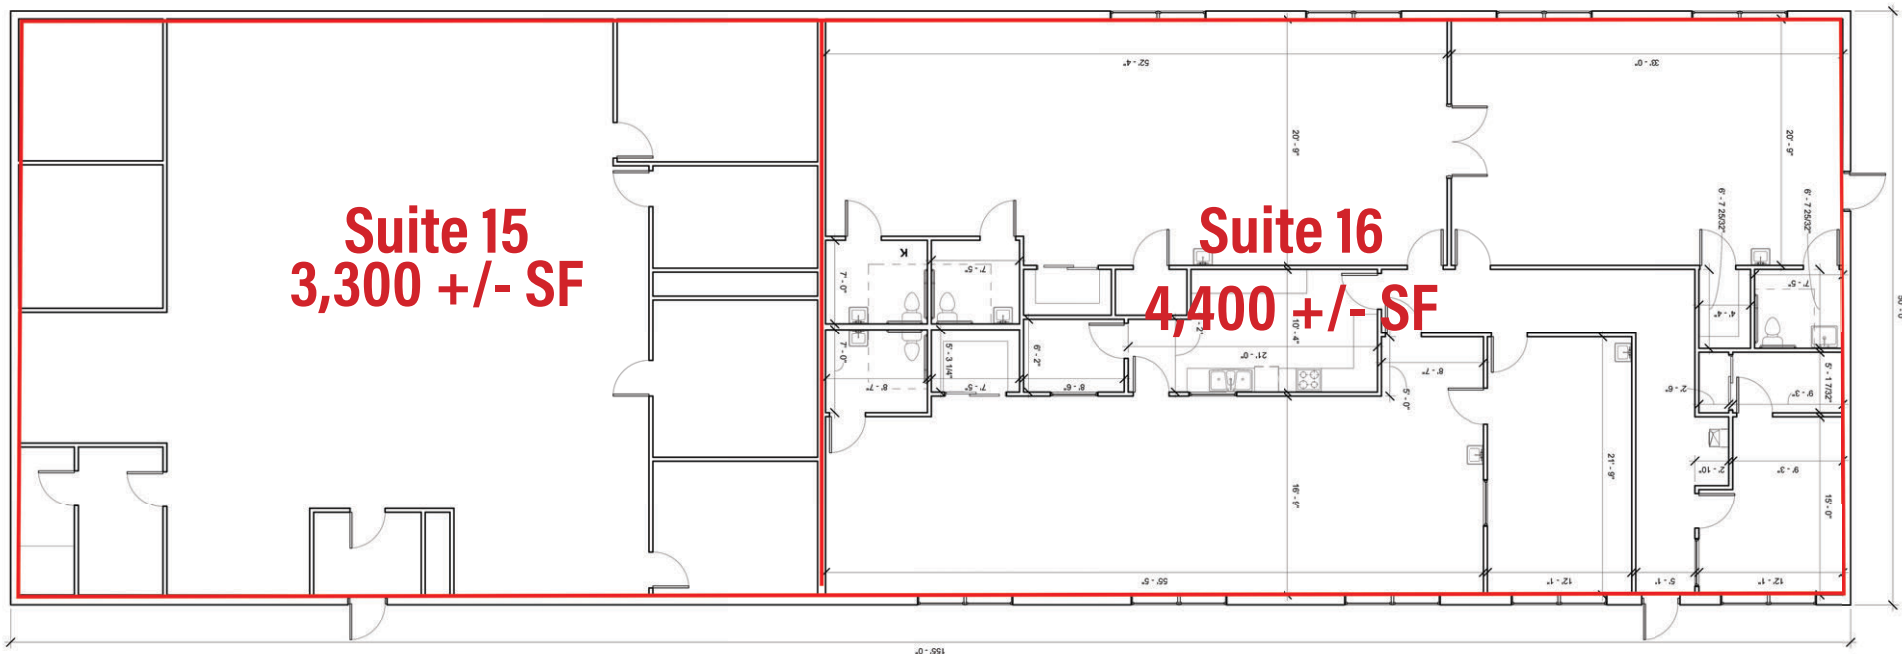

CONTACT
JAMES YARISH

jarish@HannaLWE.com

One PPG Place • Suite 1640 • Pittsburgh, PA 15222
412.261.2200 • HannaLWE.com

All information furnished regarding property for sale, rental or financing is from sources deemed reliable. No representation is made as to the accuracy thereof, and it is submitted subject to errors, omissions, change of price, rental, or other conditions, prior sale lease, financing or withdrawal without notice. Hanna Langholz Wilson Ellis will make no representation, and assume no obligation, regarding the presence or absence of toxic or hazardous waste or substances or other undesirable material on or about the property.