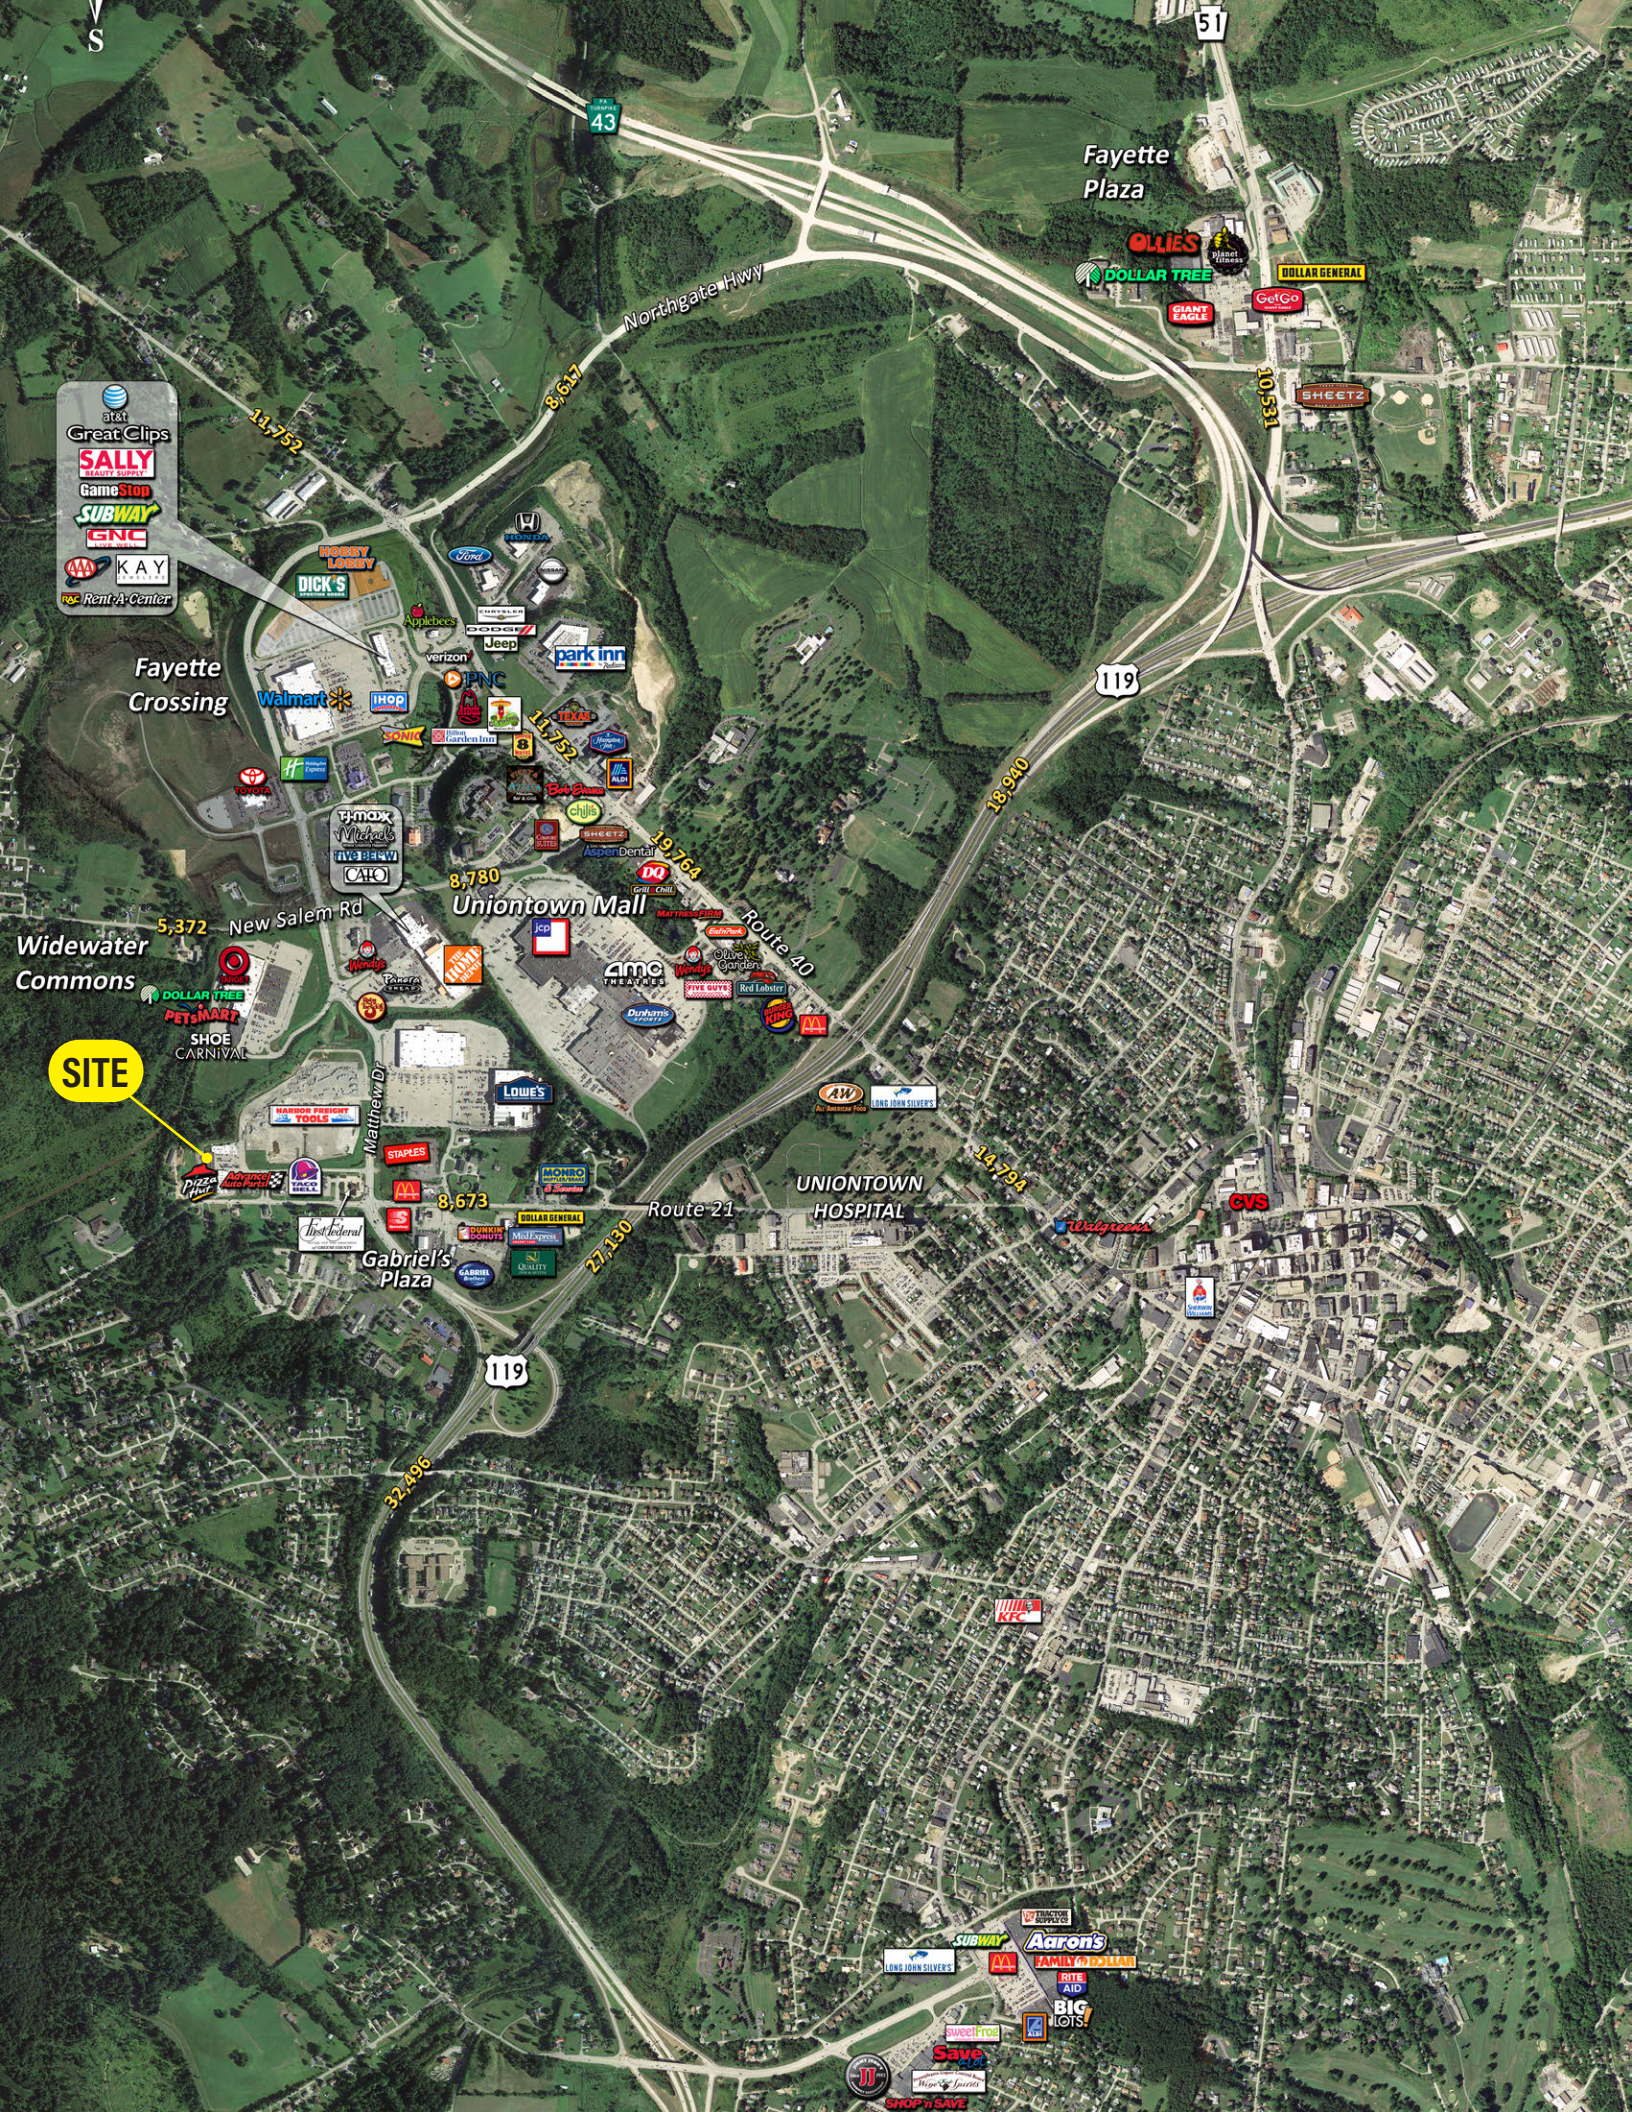

- at&t Great Clips
- SALLY Beauty Supply
- GameStop
- SUBWAY
- GNC
- AAA
- KAY
- Rent-A-Center

Fayette Crossing

Fayette Plaza

Widewater Commons

Uniontown Mall

UNIONTOWN HOSPITAL

Gabriel's Plaza

SITE

Route 21

14,794

119

32,486

27,830

OLLIE'S

DOLLAR GENERAL

GIANT EAGLE

AMC THEATRES

AMC THEATRES

AMC THEATRES

AMC THEATRES

AMC THEATRES

DOLLAR TREE

PETSMART

SHOE CARNIVAL

Staples

Staples

Staples

WALGREENS

CVS

SUBWAY

Aaron's

FAMILY DOLLAR