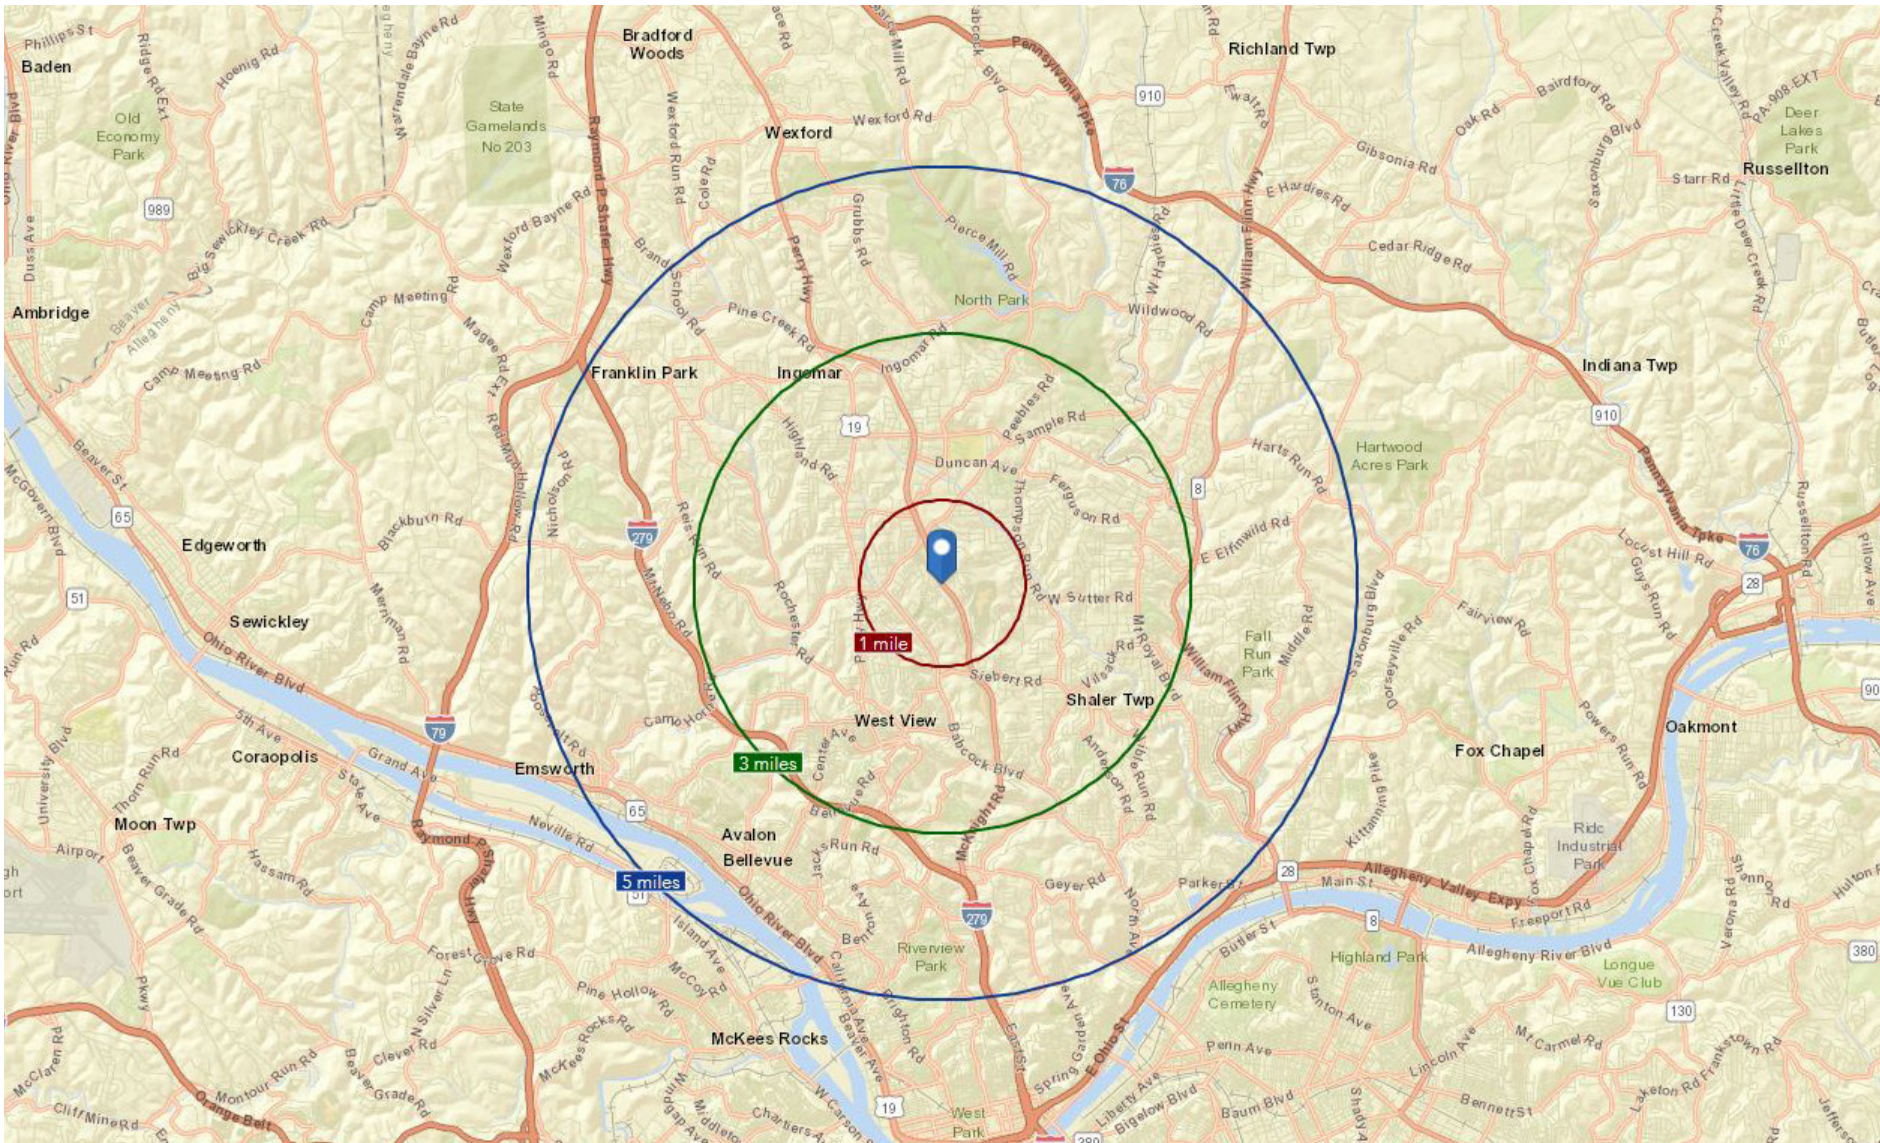

DEMOGRAPHICS

	1 Mile	3 Mile	5 Mile
Population	9,322	66,037	157,675
Households	4,506	29,039	68,483
Average HH Income	\$85,134	\$96,654	\$96,948
Median HH Income	\$67,063	\$76,779	\$72,098

THE BLOCK
NORTHWAY