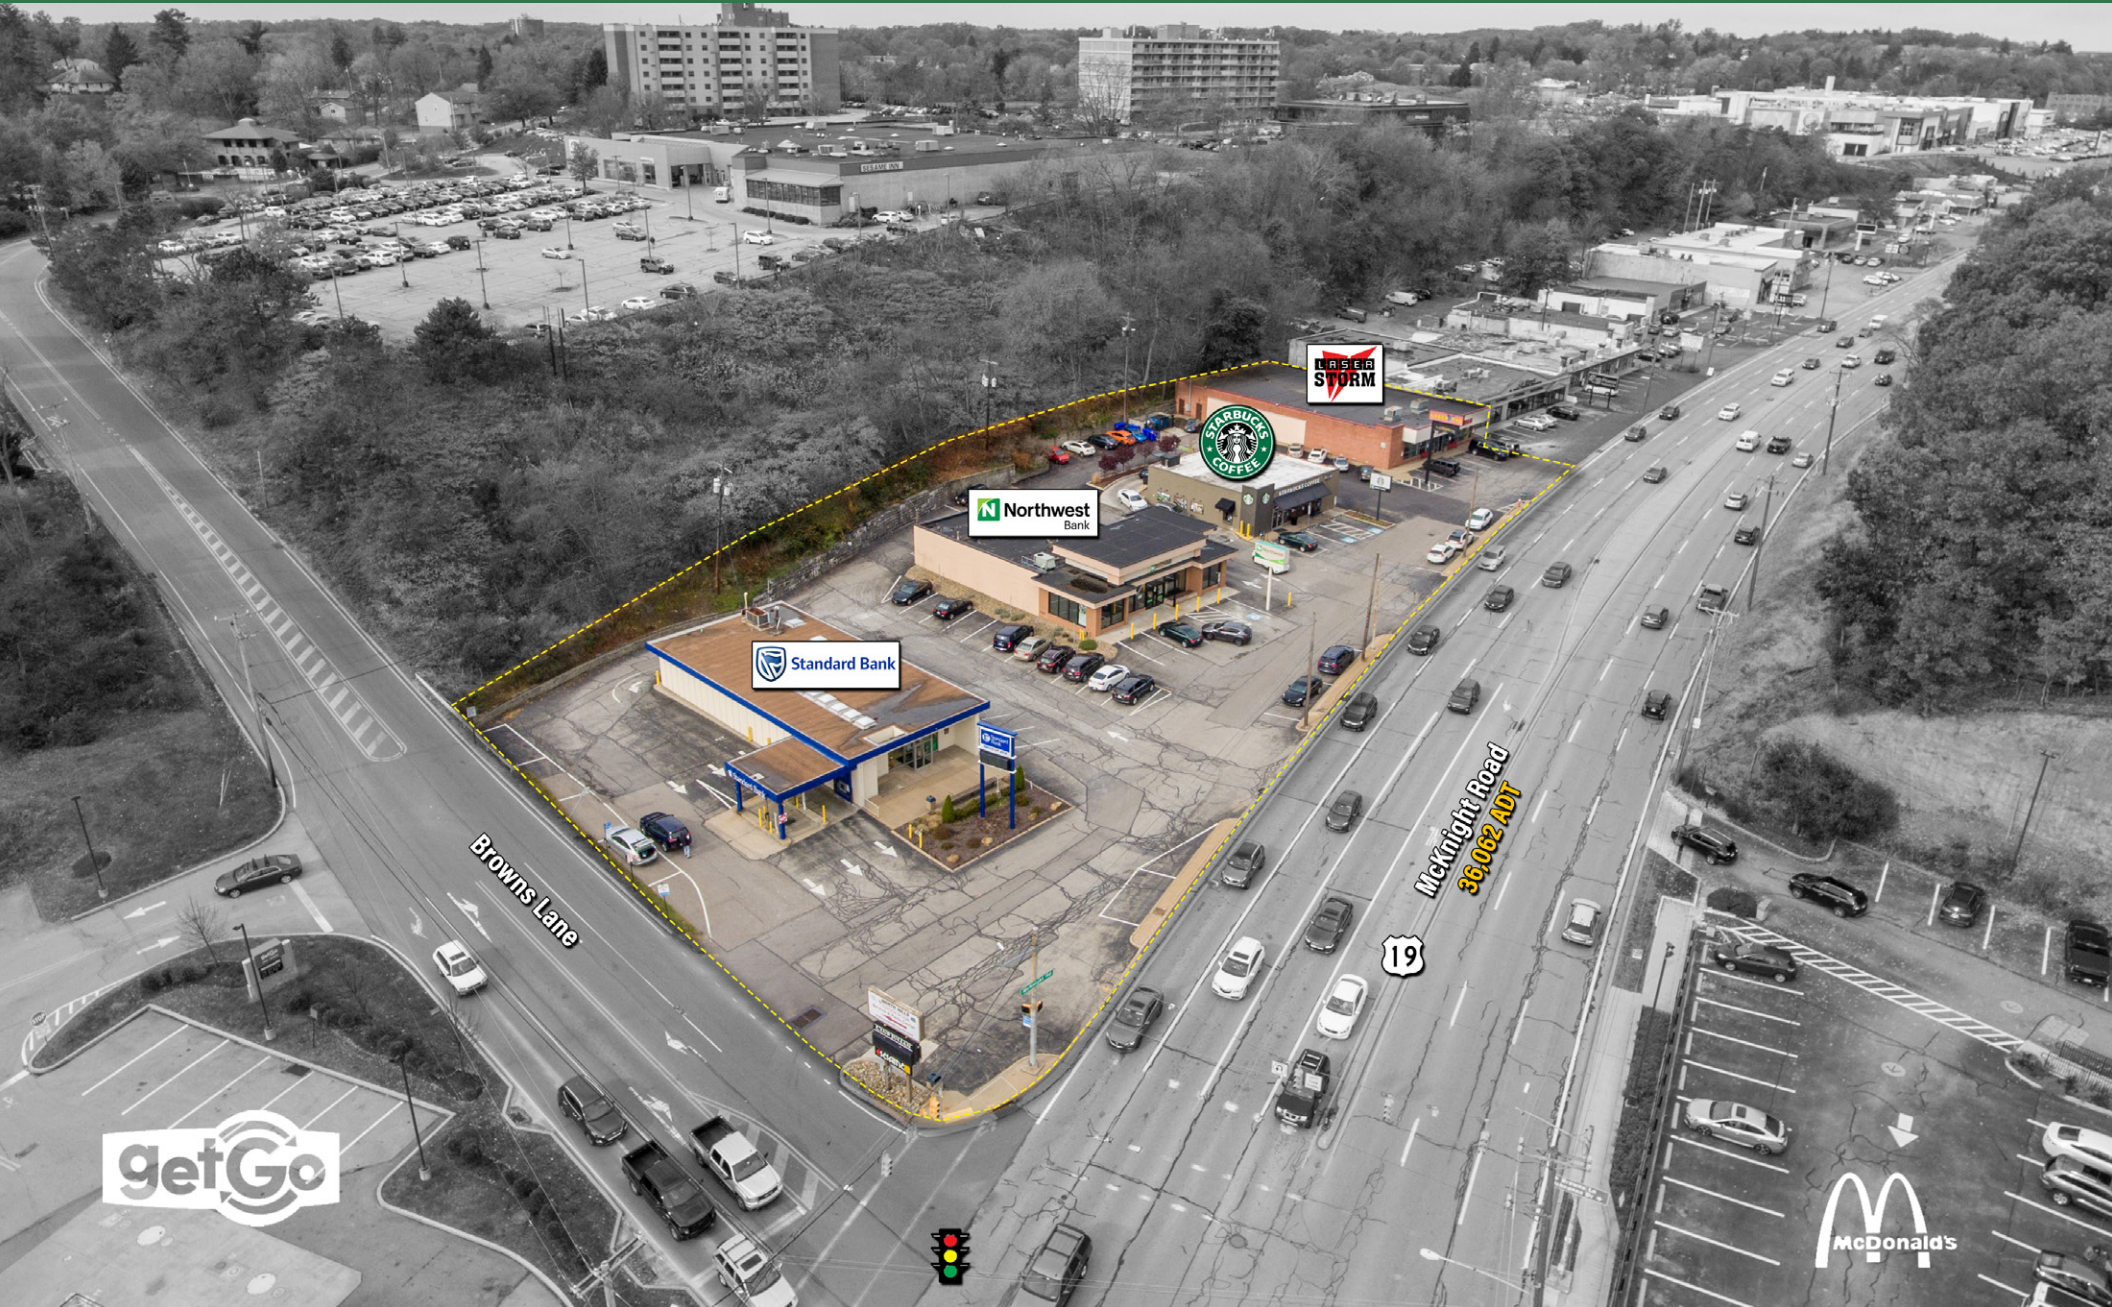

FOR SALE

MCKNIGHT ROAD INVESTMENT PORTFOLIO | FIRST TIME ON THE MARKET

7703, 7709, 7707 and 7715 McKnight Road | Pittsburgh, PA 15237

Presented by

Z. SCOTT SMITH Vice President

ERIC J. LAMM Vice President

OFFERING SUMMARY | FOUR CONTIGUOUS RETAIL PROPERTIES

				
ADDRESS	7703 McKnight Road Pittsburgh, PA 15237	7709 McKnight Road Pittsburgh, PA 15237	7707 McKnight Road Pittsburgh, PA 15237	7715 McKnight Road Pittsburgh, PA 15237
TAX PARCEL ID	517-H-188	517-H-185	517-H-181	517-H-178
BUILDING SIZE	3,000 SF	4,300 SF	2,500 SF	7,475 SF
ACRES	0.636 acres	0.452 acres	0.274 acres	0.461 acres
TENANT				
BASE RENT 2020	\$165,000.00	\$172,000.00	\$96,250.00	\$129,533.13
INITIAL TERM	10 years	10 years	5 years	6 years
CAP RATE	5%	5%	5.25%	7.5%

Mcknight Rd/Rt 19

41,338

McDonald's, Starbucks, Dunkin', Chick-fil-A, GetGo, EntenPark, DISCOUNT TIRE, MIDAS, BED BATH & BEYOND, BOB'S FURNITURE, JO-ANN, JARED, ME, Pier 1 imports, ROSS, Panera, goodwill, Ashley Furniture, verizon wireless, cricket