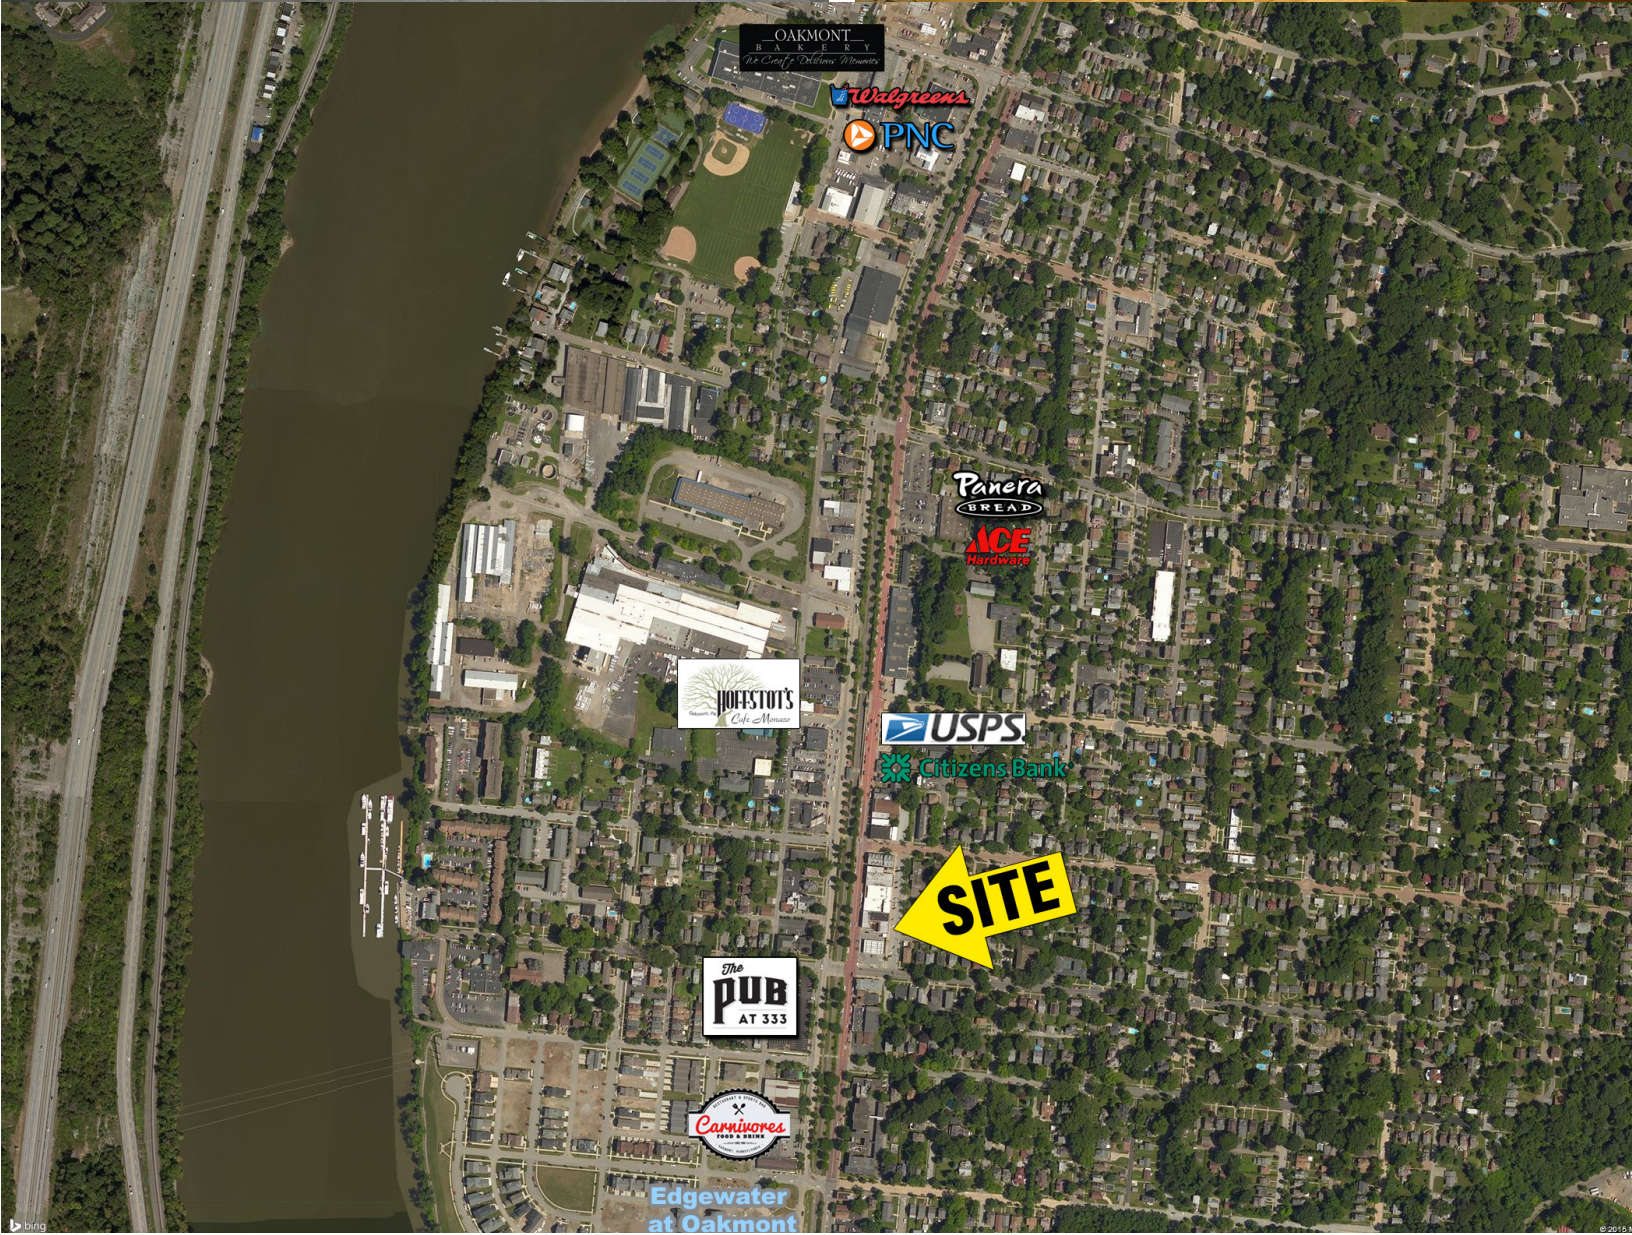

CONTACT

CATHY TRESKO

ctresko@HannaLWE.com

One PPG Place • Suite 1640 • Pittsburgh, PA 15222
412.261.2200 • HannaLWE.com

All information furnished regarding property for sale, rental or financing is from sources deemed reliable. No representation is made as to the accuracy thereof, and it is submitted subject to errors, omissions, change of price, rental, or other conditions, prior sale lease, financing or withdrawal without notice. Hanna Langholz Wilson Ellis will make no representation, and assume no obligation, regarding the presence or absence of toxic or hazardous waste or substances or other undesirable material on or about the property.