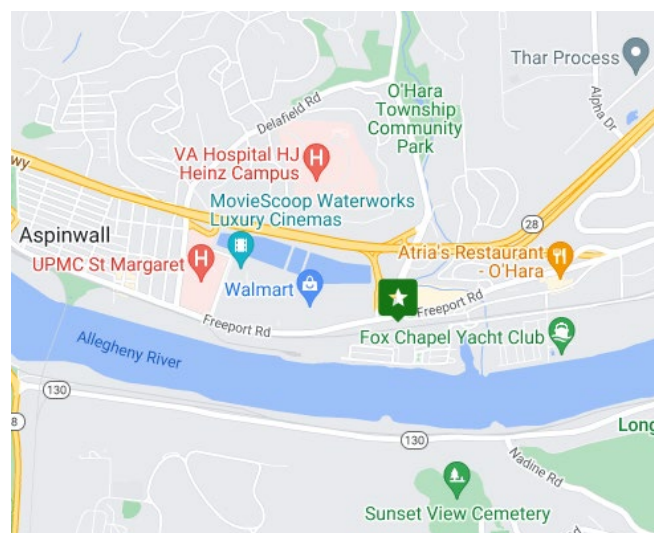

ONE FOX CHAPEL PLACE

OFFICE FOR LEASE

1090 FREEPORT ROAD, PITTSBURGH, PA 15238

PROPERTY HIGHLIGHTS

- 12,000 SF professional office building in prime location
- 2,000 - 4,000 sq ft office suites available
- Individual heating and A/C systems
- Convenient to restaurants, retail, banking and medical facilities
- Easy access to Rte 28 & PA Turnpike
- Bus stop at front door

Fox Chapel Rd

Freeport Rd

Fox Chapel Plaza

Freeport Rd

13,112