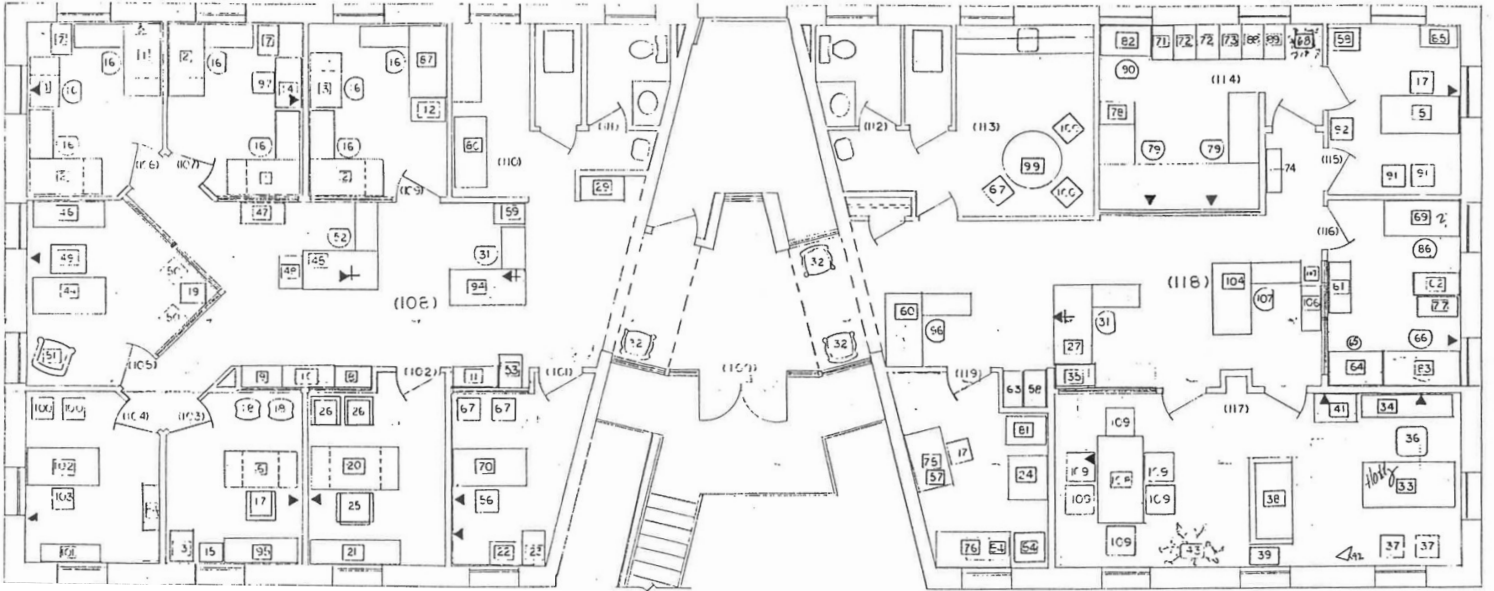

FOR MORE INFORMATION, CONTACT:
MICHAEL CONNOR, SIOR   **SANDRA CIKOVIC**
mconnor@hannacre.com   scikovic@hannacre.com
412 261 2200   412 261 2200

HANNA COMMERCIAL REAL ESTATE
11 STANWIX ST., SUITE 1024
PITTSBURGH, PA 15222
HANNACRE.COM

All information furnished regarding property for sale, rental or financing is from sources deemed reliable. No representation is made as to the accuracy thereof, and it is submitted subject to errors, omissions, change of price, rental, or other conditions, prior sale lease, financing or withdrawal without notice. Hanna Commercial Real Estate will make no representation, and assume no obligation, regarding the presence or absence of toxic or hazardous waste or substances or other undesirable material on or about the property.