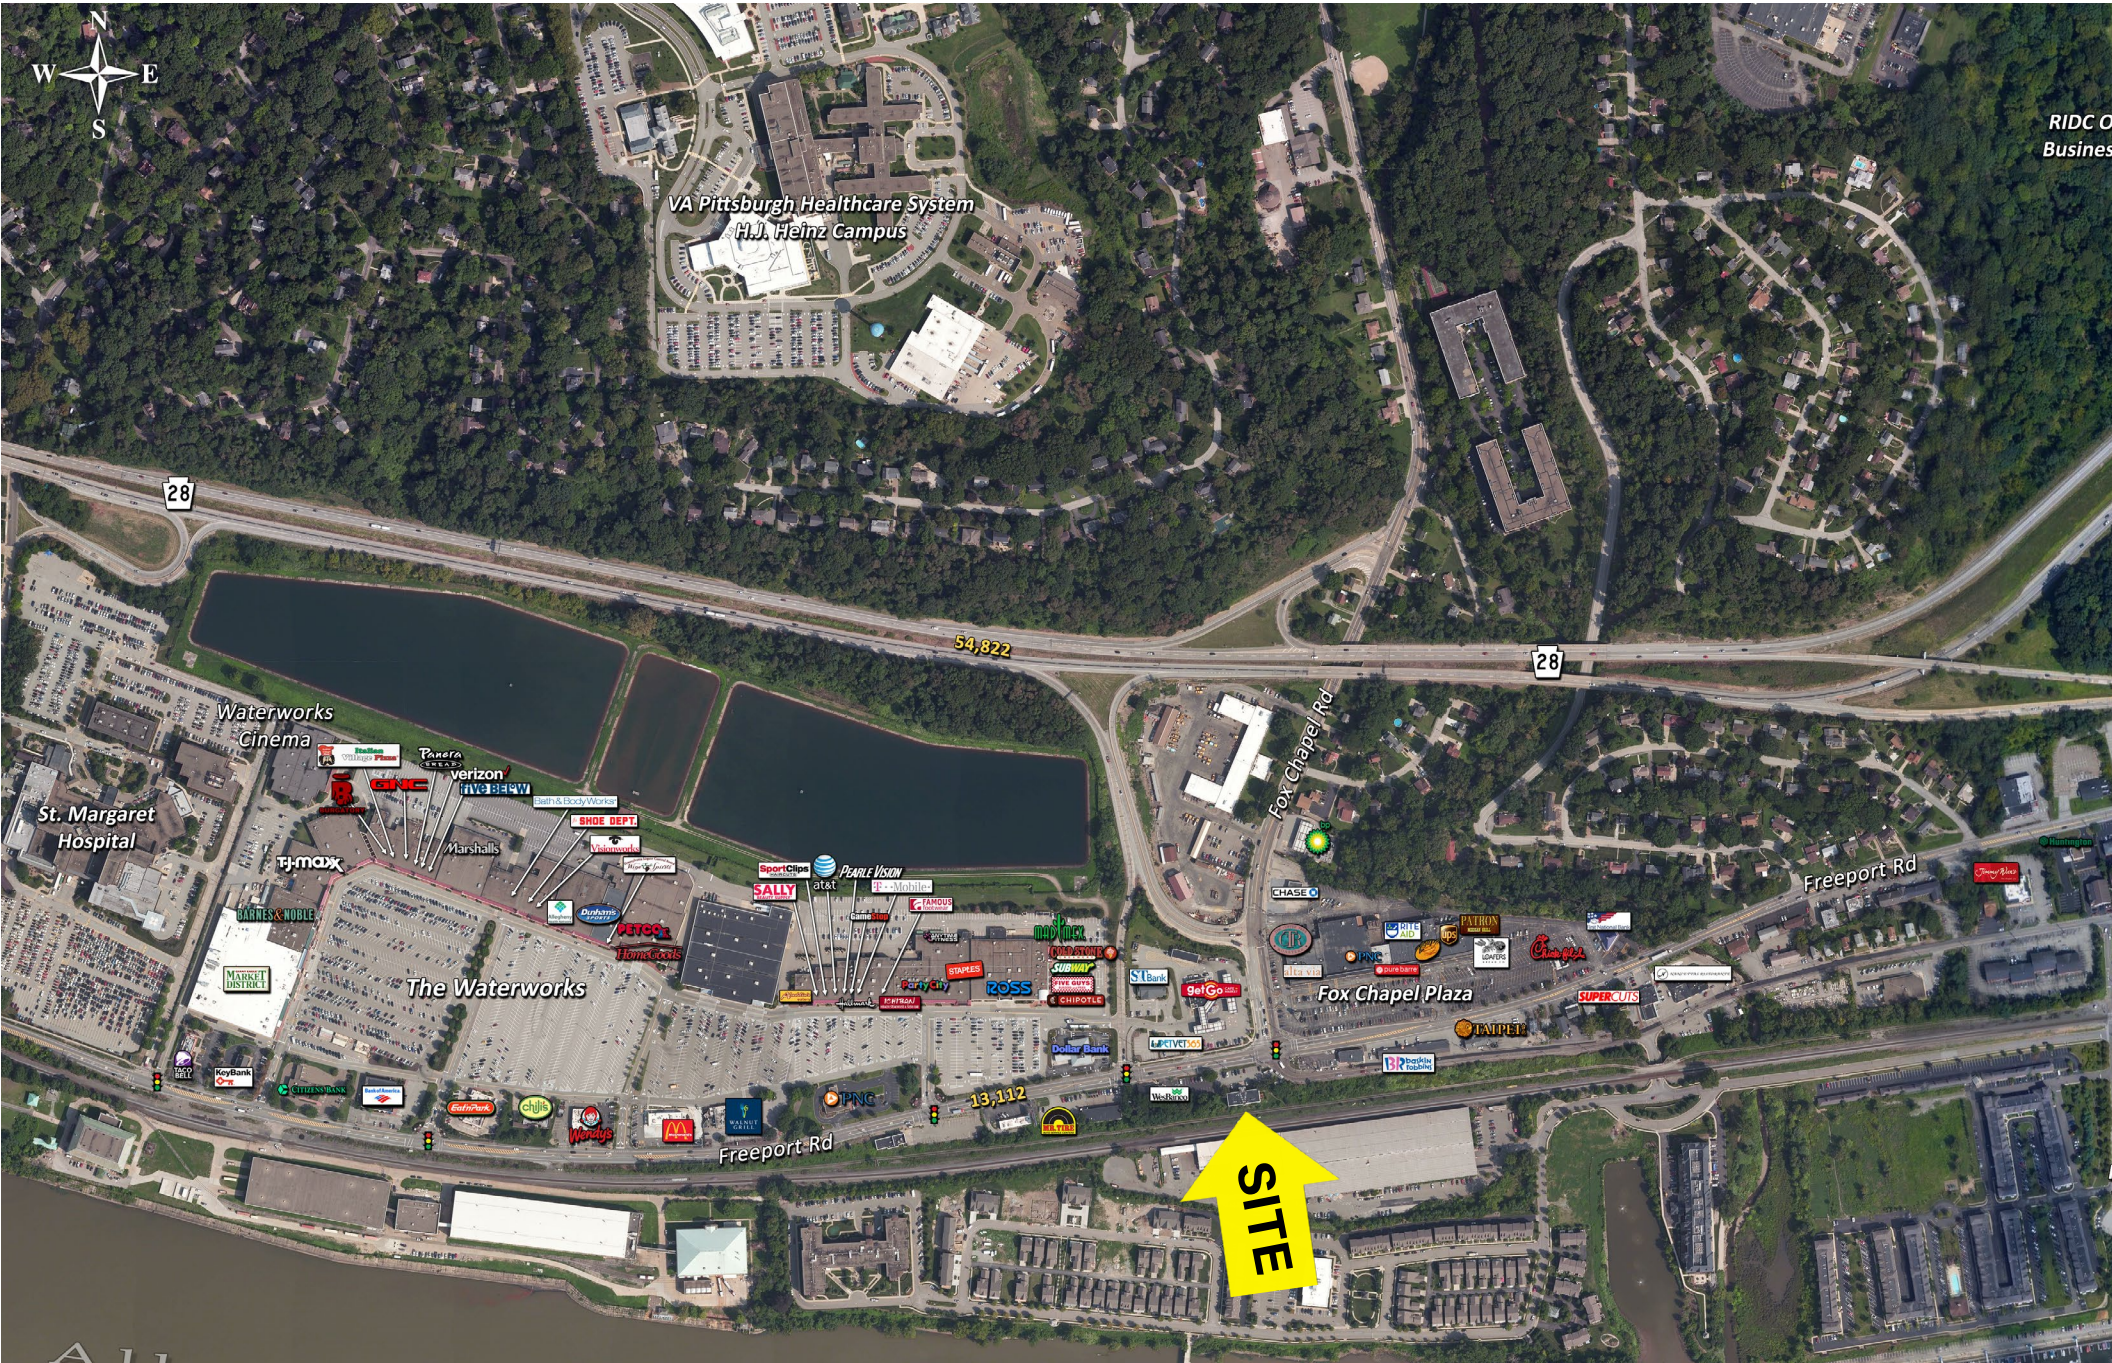

RIDC O
Busines

28

54,822

28

St. Margaret
Hospital

Waterworks
Cinema

The Waterworks

VA Pittsburgh Healthcare System
H.J. Heinz Campus

Fox Chapel Rd

Freeport Rd

Fox Chapel Plaza

Freeport Rd

13,112